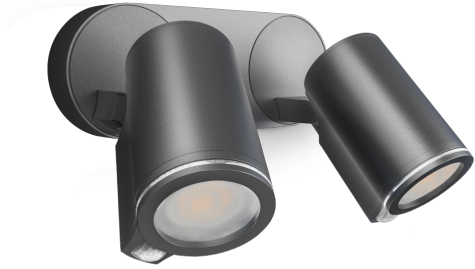

Sensor-switched LED floodlight

Spot DUO SC

with motion detector & Bluetooth

EAN 4007841 058654

Article number 058654

Dimension Drawing